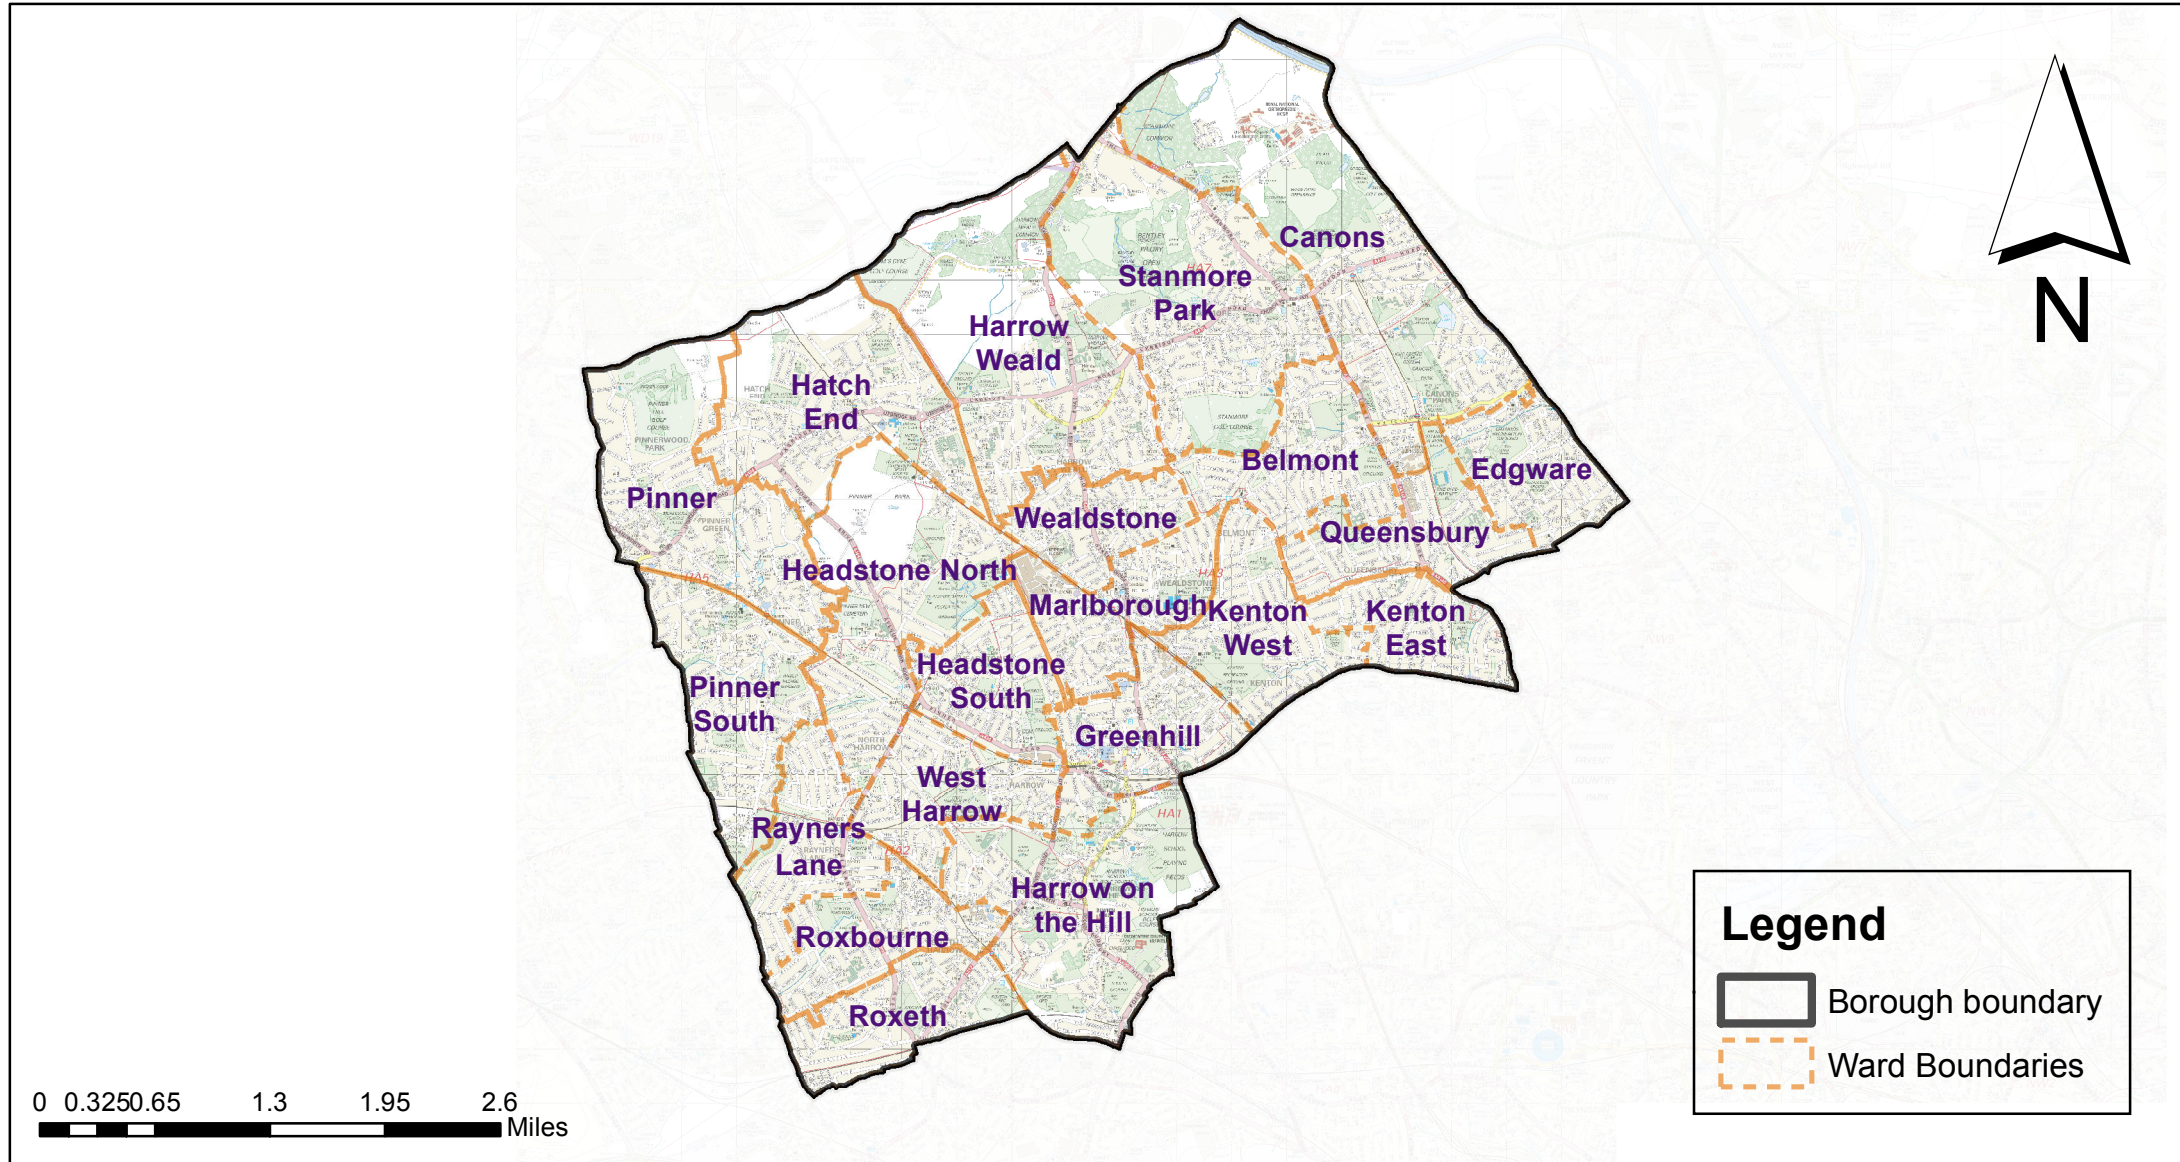

Harrow Wards Map 2019

Legend

- Borough boundary
- Ward Boundaries

© Crown copyright and database rights 2019 Ordnance Survey 100019206
DIGITAL MAP DATA (C) COLLINS BARTHOLOMEW LTD (2019) All rights reserved.